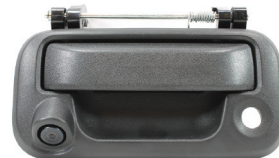

**250-8092A**

1/4-inch CMOS camera  
160-degree view  
.5 Lux light sensitivity  
Includes RCA adapter

Includes 30-foot harness  
Built-in license plate bracket  
Selectable parking gridlines  
Waterproof case/anti-fog lens

**250-8569 (CMOS)**

2007-2013 Chev. Silverado  
2007-2013 GMC Sierra

**250-8586 (CCD)**

**250-8601 (CMOS)**  
2010-2014 Dodge Ram Trucks

**250-8105A**

1/4-inch CCD camera  
160-degree view  
.5 Lux light sensitivity  
Includes RCA adapter

Tailgate-handle shroud  
Drill-in for flush mounting  
Waterproof case/anti-fog lens  
Includes 30-foot harness

**250-8587 (CCD)**

**250-8599 (CMOS)**

2007-2013 Toyota Tundra

**250-8595 (CCD)**

**250-8600 (CMOS)**